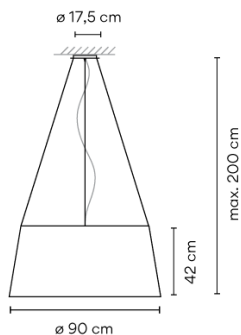

Warm

4930

Design By Ramos & Bassols

VIBIA

Model Sheet

Optional: Extra cable length
Min. quantity, upcharge and extra lead time apply [EN]

Finish 10 White
NCS S 0300-N

Dimming On/ Off

Installation type Surface Canopy

Materials Ceiling rose: Steel

Light source 4 x MASTER LEDBULB E27 230V 13W
4 x COMPACT FLUORESCENT E27 230V 23W

  Dimmable 

50Hz

Packaging 1 Box
1,58 m x 1,58 m x 0,86 m
Gross weight 11,7
Net weight 10,8
Vol. 2,1469